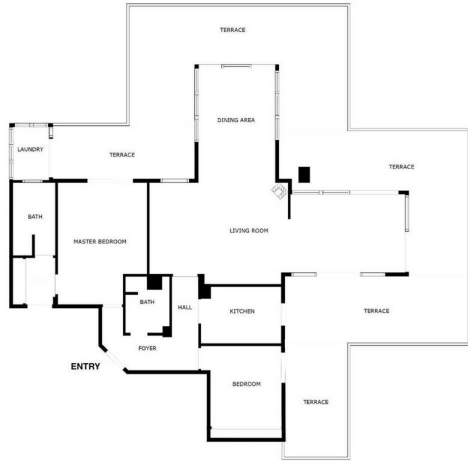

Penthouse for sale in Benalmadena Costa, Costa del Sol

SIZES ARE APPROXIMATE, ACTUAL MAY VARY.